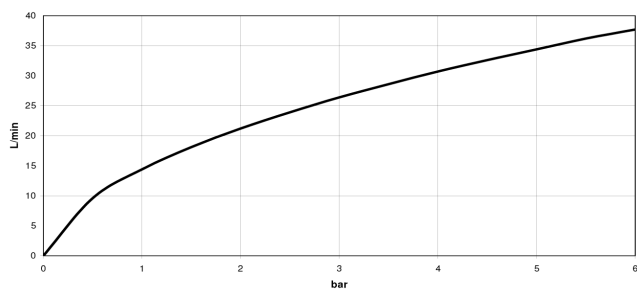

**LULU Three-hole single-lever bath mixer for bath rim or tile edge installation -
Chrome**

LULU

27 412 710

- spout: circular, air-enriched flow
- max. flow 26.4 l/min at 3 bar flow pressure
- Hand shower: COMPACT RAIN, max. flow rate 6.8 l/min (at 3 bar)
- complete hand shower set with anti-scale system
- automatic bath/shower diverter
- height of mixer 110 mm
- height up to aerator 84 mm
- 215mm projection
- hole diameter spout 32 mm
- hole diameter single-lever mixer 35 mm
- hole diameter for complete hand shower set 32 mm
- rosette for spout 63 x 63mm
- rosette for complete hand shower set 63 x 63mm
- rosette for single-lever mixer 52 x 52mm
- metal shower hose 1750mm with integrated anti-twist protection

Recommended miscellaneous

**Decorative caps for Perfecto -
Chrome**

- 1 pair

12 801 970-00

Flow rate chart

Certificates

Belgaqua_19_80_27. IAPMO_4976 (2). LGA_29731.

Belgaqua_24-008-27_4.